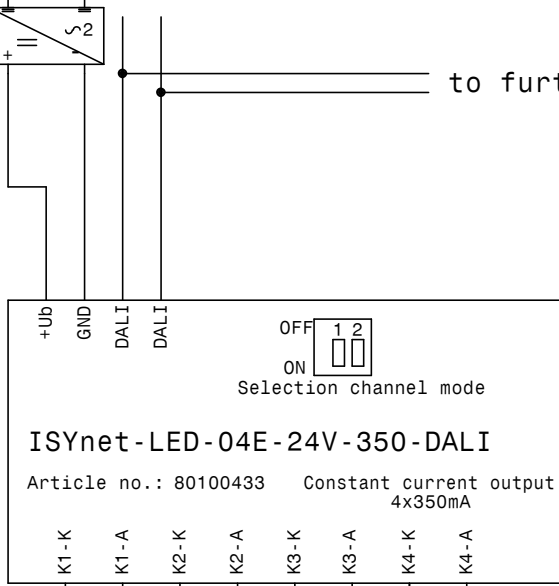

Pulse-proof!
12-24V DC
External power supply

DALI-BUS

to further DALI devices

Dimming channel 1 e.g. red

Dimming channel 2 e.g. green

Dimming channel 3 e.g. blue

Dimming channel 4 e.g. white

1-5 Power-LED 1W (350mA)
Depending on the external power supply